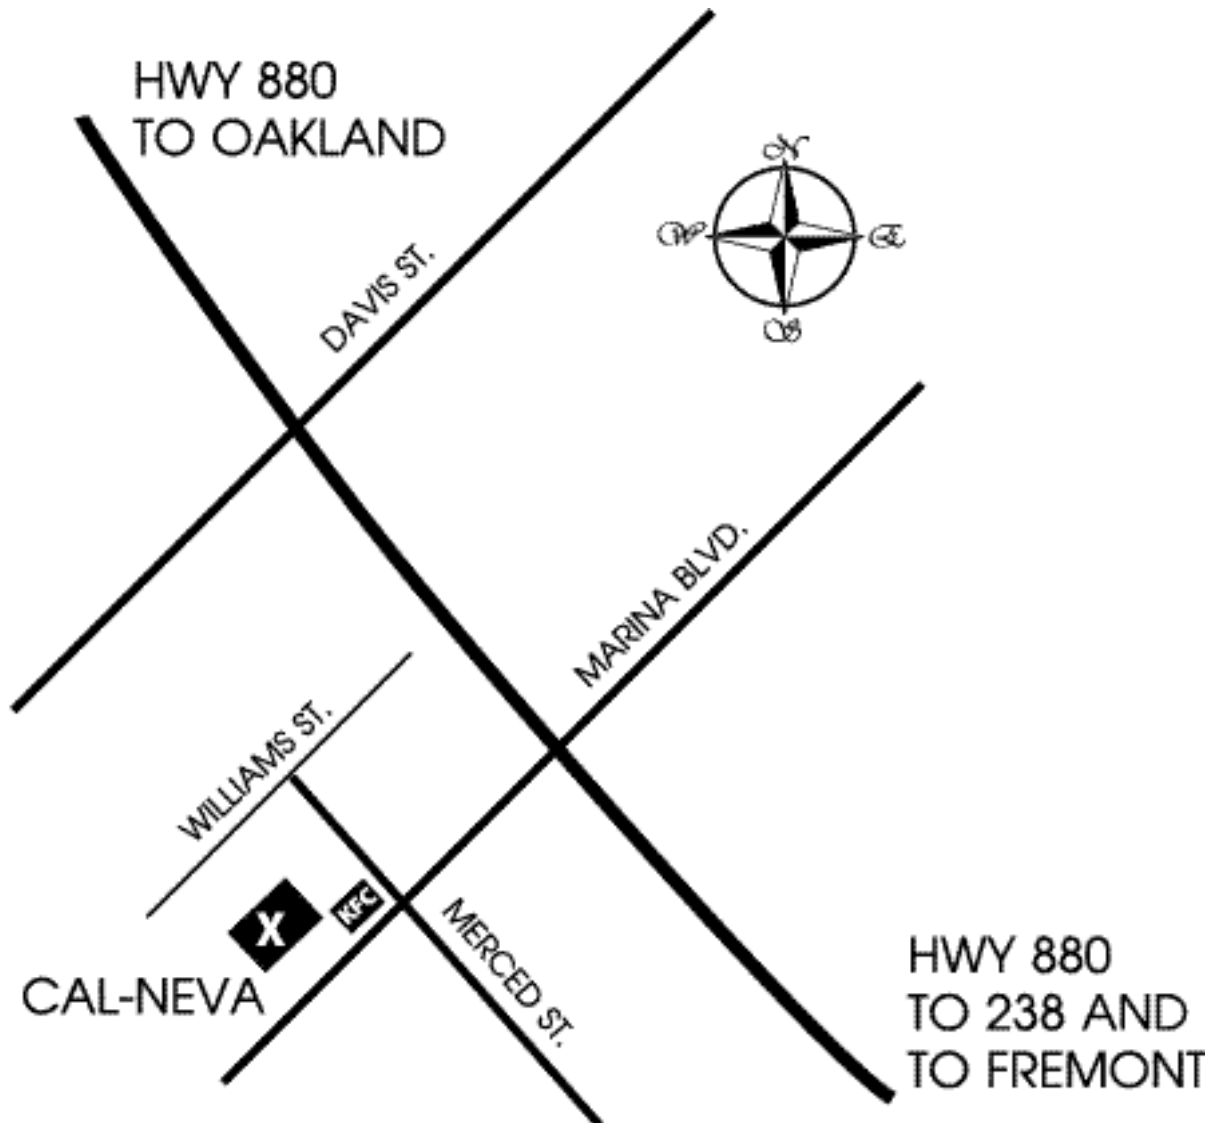

## Map

Highway 880  
Exit Marina Blvd. West  
Stay in right lane  
First intersection is Merced

For shipping & receiving: Turn right onto Merced. Large gray building immediately on left; Go through first gate of the chain length fence; Roll up door on the left.

For office: Turn right into driveway just past Kentucky Fried Chicken. Enter through double glass door behind KFC.